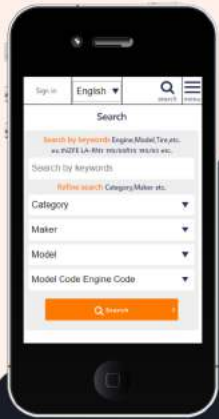

GAPRAS

 Enable to bid for reusable car parts Domestic and Overseas

 Smartphone-capable

The world's first quality display method

GAPRAS
Reliable quality standard
 You can buy suitable
 quality tire you want.

**Easy-to-understand
 quality standard
 S, A, B, C, D, E**

Find parts now!!
<https://gapras.com/>

GAPRAS

検索

Let's enjoy
 choosing parts

How to login

Smartphone

PC