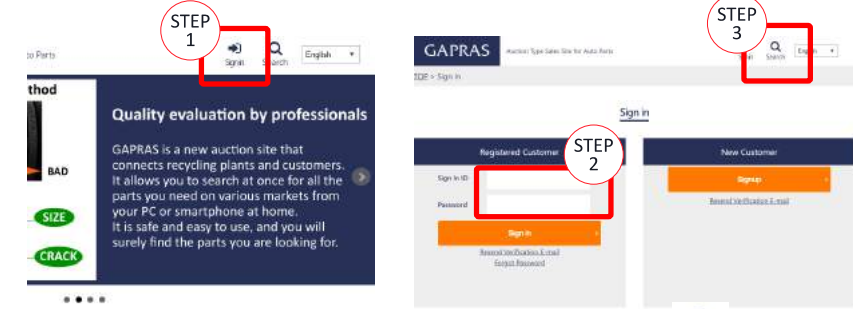

**Easy-to-understand
 quality standard
 S, A, B, C, D, E**

Find parts now!!
<https://gapras.com/>

GAPRAS

検索

Let's enjoy
 choosing parts

How to login

Smartphone

PC

STEP 1 Click Sign In

STEP 2 ID and password

STEP 3 Find parts now!

You can freely search for parts and bid after login.

Shopping Guide

STEP 2 Bid and inquiry

On the product details screen, you can check the product's photos, condition, and product specifications.