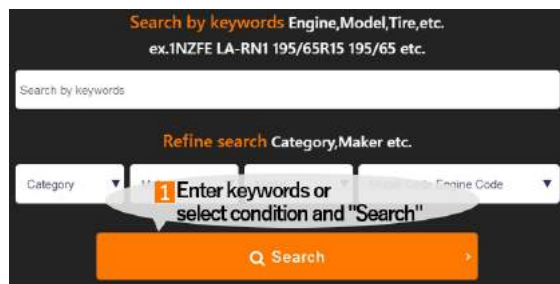

STEP 1 Click Sign In

STEP 2 ID and password

STEP 3 Find parts now!

You can freely search for parts and bid after login.

Shopping Guide

STEP 2 Bid and inquiry

On the product details screen, you can check the product's photos, condition, and product specifications.

Partsed Car

Choose the quantity of parts you want, and enter your bid price, enter your bid price, and then click the "Bid" button.

STEP 1 Search

Click search in the top navigation, You can search by keywords like Engine, Model, etc. You can search by category, maker, model, model code, and/or engine code.